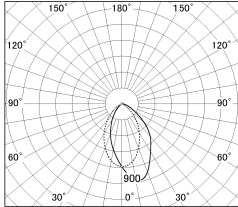

■ Lighting Distribution Curve (cd./1000 lm)