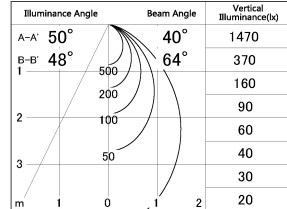

Item no. DD154-08MW9027

Series Name: Φ 80 series - Wallwasher downlight (DD154)

■ Lighting Distribution Curve (cd./1000 lm)

Installation	Recessed mount
Type	Wallwasher downlight
Fixture wattage	7.5W
Beam angle	41x66deg
Color Temp.	2700K
CRI	Ra>90
Luminous	561 lm
Body	Die-castaluminumalloy
Body finish	N/A
Trim finish	White
Reflector finish	Mirror
IP Rate	IP20
Light source	COB module
Input Voltage	AC220~240V
Dimming Type	Non-Dimmable
Certificate	CE,CCC
Cut Hole	80mm