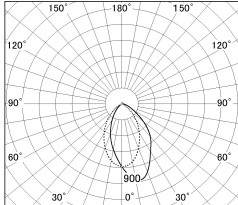

■ Lighting Distribution Curve (cd./1000 lm)

Installation	Recessed mount
Type	Wallwasher downlight
Fixture wattage	14W
Beam angle	41x66deg
Color Temp.	2700K
CRI	Ra>90
Luminous	1080 lm
Body	Die-castaluminumalloy
Body finish	N/A
Trim finish	Black
Reflector finish	Mirror
IP Rate	IP20
Light source	COB module
Input Voltage	AC220~240V
Dimming Type	Non-Dimmable
Certificate	CE,CCC
Cut Hole	80mm