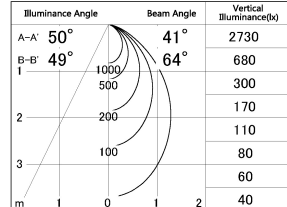

Installation	Recessed mount
Type	Wallwasher downlight
Fixture wattage	14W
Beam angle	41x66deg
Color Temp.	2700K
CRI	Ra>90
Luminous	1080 lm
Body	Die-castaluminumalloy
Body finish	N/A
Trim finish	Black
Reflector finish	Mirror
IP Rate	IP20
Light source	COB module
Input Voltage	AC220~240V
Dimming Type	Non-Dimmable
Certificate	CE,CCC
Cut Hole	80mm