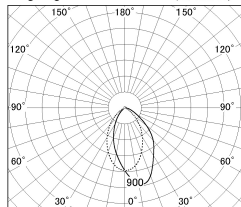

Installation	Recessed mount
Type	Wallwasher downlight
Fixture wattage	7.5W
Beam angle	41x66deg
Color Temp.	2700K
CRI	Ra>90
Luminous	561 lm
Body	Die-castaluminumalloy
Body finish	N/A
Trim finish	Black
Reflector finish	Mirror
IP Rate	IP20
Light source	COB module
Input Voltage	AC220~240V
Dimming Type	Non-Dimmable
Certificate	CE,CCC
Cut Hole	80mm

■ Lighting Distribution Curve (cd./1000 lm)