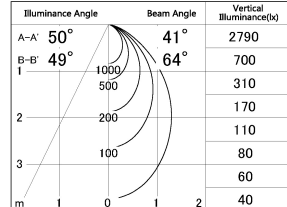

Installation	Recessed mount
Type	Wallwasher downlight
Fixture wattage	14W
Beam angle	41x66deg
Color Temp.	3000K
CRI	Ra>90
Luminous	1102 lm
Body	Die-castaluminumalloy
Body finish	N/A
Trim finish	White
Reflector finish	Mirror
IP Rate	IP20
Light source	COB module
Input Voltage	AC220~240V
Dimming Type	Non-Dimmable
Certificate	CE,CCC
Cut Hole	80mm