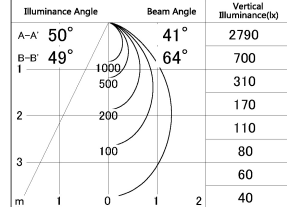

Item no. DD154-15MW9030

Series Name: Φ 80 series - Wallwasher downlight (DD154)

■ Lighting Distribution Curve (cd./1000 lm)

■ Direct Horizontal Illuminance DD154-15MW9030

Installation	Recessed mount
Type	Wallwasher downlight
Fixture wattage	14W
Beam angle	41x66deg
Color Temp.	3000K
CRI	Ra>90
Luminous	1102 lm
Body	Die-castaluminumalloy
Body finish	N/A
Trim finish	White
Reflector finish	Mirror
IP Rate	IP20
Light source	COB module
Input Voltage	AC220~240V
Dimming Type	Non-Dimmable
Certificate	CE,CCC
Cut Hole	80mm