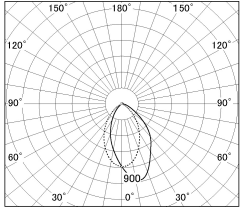

Item no. DD154-15MW9030

Series Name: Φ 80 series - Wallwasher downlight (DD154)

■ Lighting Distribution Curve (cd./1000 lm)

■ Direct Horizontal Illuminance DD154-15MW9030

Installation	Recessed mount
Type	Wallwasher downlight
Fixture wattage	14W
Beam angle	41x66deg
Color Temp.	3000K
CRI	Ra>90
Luminous	1102 lm
Body	Die-castaluminumalloy
Body finish	N/A
Trim finish	White
Reflector finish	Mirror
IP Rate	IP20
Light source	COB module
Input Voltage	AC220~240V
Dimming Type	Non-Dimmable
Certificate	CE,CCC
Cut Hole	80mm