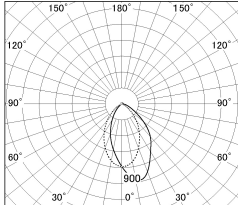

■ Lighting Distribution Curve (cd./1000 lm)

Installation	Recessed mount
Type	Wallwasher downlight
Fixture wattage	14W
Beam angle	41x66deg
Color Temp.	3000K
CRI	Ra>90
Luminous	1102 lm
Body	Die-castaluminumalloy
Body finish	N/A
Trim finish	White
Reflector finish	Mirror
IP Rate	IP20
Light source	COB module
Input Voltage	AC220~240V
Dimming Type	Non-Dimmable
Certificate	CE,CCC
Cut Hole	80mm