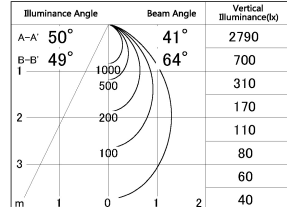

Installation	Recessed mount
Type	Wallwasher downlight
Fixture wattage	14W
Beam angle	41x66deg
Color Temp.	3000K
CRI	Ra>90
Luminous	1102 lm
Body	Die-cast aluminum alloy
Body finish	N/A
Trim finish	Black
Reflector finish	Mirror
IP Rate	IP20
Light source	COB module
Input Voltage	AC220~240V
Dimming Type	Non-Dimmable
Certificate	CE,CCC
Cut Hole	80mm