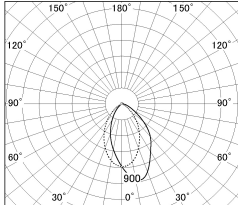

■ Lighting Distribution Curve (cd./1000 lm)

Installation	Recessed mount
Type	Wallwasher downlight
Fixture wattage	14W
Beam angle	41x66deg
Color Temp.	3000K
CRI	Ra>90
Luminous	1102 lm
Body	Die-cast aluminum alloy
Body finish	N/A
Trim finish	Black
Reflector finish	Mirror
IP Rate	IP20
Light source	COB module
Input Voltage	AC220~240V
Dimming Type	Non-Dimmable
Certificate	CE,CCC
Cut Hole	80mm