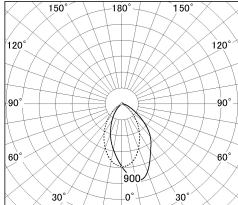

■ Lighting Distribution Curve (cd./1000 lm)

Installation	Recessed mount
Type	Wallwasher downlight
Fixture wattage	14W
Beam angle	41x66deg
Color Temp.	3500K
CRI	Ra>90
Luminous	1091 lm
Body	Die-castaluminumalloy
Body finish	N/A
Trim finish	White
Reflector finish	Mirror
IP Rate	IP20
Light source	COB module
Input Voltage	AC220~240V
Dimming Type	Non-Dimmable
Certificate	CE,CCC
Cut Hole	80mm