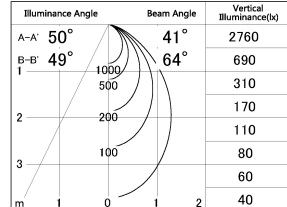

Installation	Recessed mount
Type	Wallwasher downlight
Fixture wattage	14W
Beam angle	41x66deg
Color Temp.	3500K
CRI	Ra>90
Luminous	1091 lm
Body	Die-castaluminumalloy
Body finish	N/A
Trim finish	White
Reflector finish	Mirror
IP Rate	IP20
Light source	COB module
Input Voltage	AC220~240V
Dimming Type	Non-Dimmable
Certificate	CE,CCC
Cut Hole	80mm