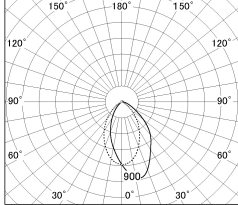

Item no. DD154-15MW9035

Series Name: Φ 80 series - Wallwasher downlight (DD154)

■ Lighting Distribution Curve (cd./1000 lm)

■ Direct Horizontal Illuminance DD154-15MW9035

Installation	Recessed mount
Type	Wallwasher downlight
Fixture wattage	14W
Beam angle	41x66deg
Color Temp.	3500K
CRI	Ra>90
Luminous	1091 lm
Body	Die-castaluminumalloy
Body finish	N/A
Trim finish	White
Reflector finish	Mirror
IP Rate	IP20
Light source	COB module
Input Voltage	AC220~240V
Dimming Type	Non-Dimmable
Certificate	CE,CCC
Cut Hole	80mm