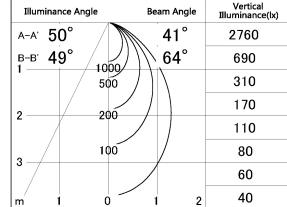

Item no. DD154-15MW9035

Series Name: Φ 80 series - Wallwasher downlight (DD154)

■ Lighting Distribution Curve (cd./1000 lm)

■ Direct Horizontal Illuminance DD154-15MW9035

Installation	Recessed mount
Type	Wallwasher downlight
Fixture wattage	14W
Beam angle	41x66deg
Color Temp.	3500K
CRI	Ra>90
Luminous	1091 lm
Body	Die-castaluminumalloy
Body finish	N/A
Trim finish	White
Reflector finish	Mirror
IP Rate	IP20
Light source	COB module
Input Voltage	AC220~240V
Dimming Type	Non-Dimmable
Certificate	CE,CCC
Cut Hole	80mm