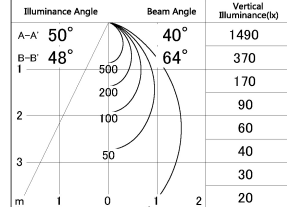

Item no. DD154-08MW9035

Series Name:  $\Phi$ 80 series - Wallwasher downlight (DD154)

■ Lighting Distribution Curve (cd./1000 lm)

■ Direct Horizontal Illuminance DD154-08MW9035

Installation	Recessed mount
Type	Wallwasher downlight
Fixture wattage	7.5W
Beam angle	41x66deg
Color Temp.	3500K
CRI	Ra>90
Luminous	567 lm
Body	Die-castaluminumalloy
Body finish	N/A
Trim finish	White
Reflector finish	Mirror
IP Rate	IP20
Light source	COB module
Input Voltage	AC220~240V
Dimming Type	Non-Dimmable
Certificate	CE,CCC
Cut Hole	80mm