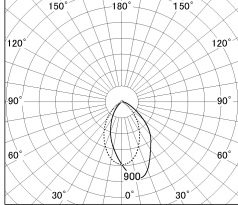

Item no. DD154-08MW9035

Series Name:  $\Phi$ 80 series - Wallwasher downlight (DD154)

■ Lighting Distribution Curve (cd./1000 lm)

■ Direct Horizontal Illuminance DD154-08MW9035

Installation	Recessed mount
Type	Wallwasher downlight
Fixture wattage	7.5W
Beam angle	41x66deg
Color Temp.	3500K
CRI	Ra>90
Luminous	567 lm
Body	Die-castaluminumalloy
Body finish	N/A
Trim finish	White
Reflector finish	Mirror
IP Rate	IP20
Light source	COB module
Input Voltage	AC220~240V
Dimming Type	Non-Dimmable
Certificate	CE,CCC
Cut Hole	80mm