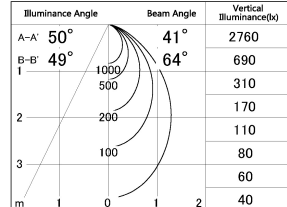

Installation	Recessed mount
Type	Wallwasher downlight
Fixture wattage	14W
Beam angle	41x66deg
Color Temp.	3500K
CRI	Ra>90
Luminous	1091 lm
Body	Die-castaluminumalloy
Body finish	N/A
Trim finish	Black
Reflector finish	Mirror
IP Rate	IP20
Light source	COB module
Input Voltage	AC220~240V
Dimming Type	Non-Dimmable
Certificate	CE,CCC
Cut Hole	80mm