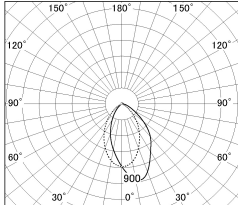

■ Lighting Distribution Curve (cd./1000 lm)

Installation	Recessed mount
Type	Wallwasher downlight
Fixture wattage	14W
Beam angle	41x66deg
Color Temp.	3500K
CRI	Ra>90
Luminous	1091 lm
Body	Die-castaluminumalloy
Body finish	N/A
Trim finish	Black
Reflector finish	Mirror
IP Rate	IP20
Light source	COB module
Input Voltage	AC220~240V
Dimming Type	Non-Dimmable
Certificate	CE,CCC
Cut Hole	80mm