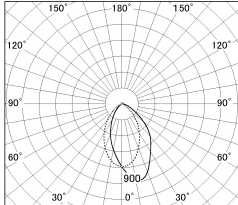

■ Lighting Distribution Curve (cd./1000 lm)