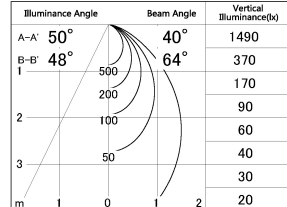

Item no. DD154-08MB9035

Series Name: Φ 80 series - Wallwasher downlight (DD154)

■ Lighting Distribution Curve (cd./1000 lm)

Installation	Recessed mount
Type	Wallwasher downlight
Fixture wattage	7.5W
Beam angle	41x66deg
Color Temp.	3500K
CRI	Ra>90
Luminous	567 lm
Body	Die-castaluminumalloy
Body finish	N/A
Trim finish	Black
Reflector finish	Mirror
IP Rate	IP20
Light source	COB module
Input Voltage	AC220~240V
Dimming Type	Non-Dimmable
Certificate	CE,CCC
Cut Hole	80mm