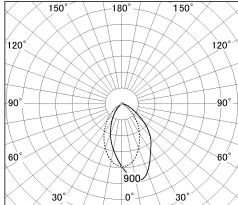

■ Lighting Distribution Curve (cd./1000 lm)

Installation	Recessed mount
Type	Wallwasher downlight
Fixture wattage	14W
Beam angle	41x66deg
Color Temp.	4000K
CRI	Ra>90
Luminous	1106 lm
Body	Die-castaluminumalloy
Body finish	N/A
Trim finish	White
Reflector finish	Mirror
IP Rate	IP20
Light source	COB module
Input Voltage	AC220~240V
Dimming Type	Non-Dimmable
Certificate	CE,CCC
Cut Hole	80mm