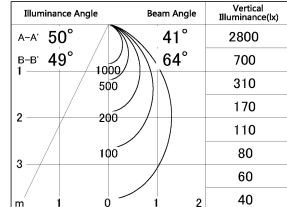

Installation	Recessed mount
Type	Wallwasher downlight
Fixture wattage	14W
Beam angle	41x66deg
Color Temp.	4000K
CRI	Ra>90
Luminous	1106 lm
Body	Die-castaluminumalloy
Body finish	N/A
Trim finish	White
Reflector finish	Mirror
IP Rate	IP20
Light source	COB module
Input Voltage	AC220~240V
Dimming Type	Non-Dimmable
Certificate	CE,CCC
Cut Hole	80mm