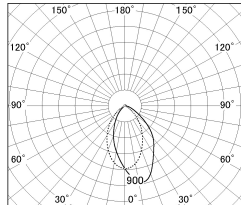

Item no. DD154-08MW9040

Series Name: Φ 80 series - Wallwasher downlight (DD154)

| | |
|------------------|-----------------------|
| Installation | Recessed mount |
| Type | Wallwasher downlight |
| Fixture wattage | 7.5W |
| Beam angle | 41x66deg |
| Color Temp. | 4000K |
| CRI | Ra>90 |
| Luminous | 575 lm |
| Body | Die-castaluminumalloy |
| Body finish | N/A |
| Trim finish | White |
| Reflector finish | Mirror |
| IP Rate | IP20 |
| Light source | COB module |
| Input Voltage | AC220~240V |
| Dimming Type | Non-Dimmable |
| Certificate | CE,CCC |
| Cut Hole | 80mm |

■ Lighting Distribution Curve (cd./1000 lm)

■ Direct Horizontal Illuminance DD154-08MW9040