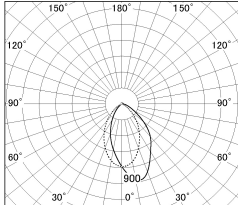

■ Lighting Distribution Curve (cd./1000 lm)

Installation	Recessed mount
Type	Wallwasher downlight
Fixture wattage	14W
Beam angle	41x66deg
Color Temp.	4000K
CRI	Ra>90
Luminous	1106 lm
Body	Die-castaluminumalloy
Body finish	N/A
Trim finish	Black
Reflector finish	Mirror
IP Rate	IP20
Light source	COB module
Input Voltage	AC220~240V
Dimming Type	Non-Dimmable
Certificate	CE,CCC
Cut Hole	80mm