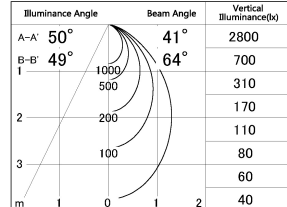

Installation	Recessed mount
Type	Wallwasher downlight
Fixture wattage	14W
Beam angle	41x66deg
Color Temp.	4000K
CRI	Ra>90
Luminous	1106 lm
Body	Die-castaluminumalloy
Body finish	N/A
Trim finish	Black
Reflector finish	Mirror
IP Rate	IP20
Light source	COB module
Input Voltage	AC220~240V
Dimming Type	Non-Dimmable
Certificate	CE,CCC
Cut Hole	80mm