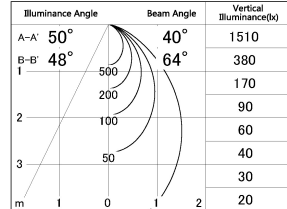

Item no. DD154-08MB9040

Series Name: Φ 80 series - Wallwasher downlight (DD154)

■ Lighting Distribution Curve (cd./1000 lm)

Installation	Recessed mount
Type	Wallwasher downlight
Fixture wattage	7.5W
Beam angle	41x66deg
Color Temp.	4000K
CRI	Ra>90
Luminous	575 lm
Body	Die-castaluminumalloy
Body finish	N/A
Trim finish	Black
Reflector finish	Mirror
IP Rate	IP20
Light source	COB module
Input Voltage	AC220~240V
Dimming Type	Non-Dimmable
Certificate	CE,CCC
Cut Hole	80mm