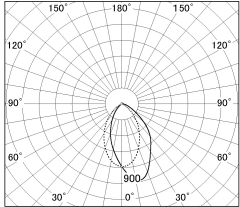

■ Lighting Distribution Curve (cd./1000 lm)