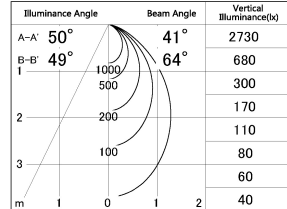

Item no. DD154-15MW9027-DM

Series Name: Φ 80 series - Wallwasher downlight (DD154)

■ Lighting Distribution Curve (cd./1000 lm)

Installation	Recessed mount
Type	Wallwasher downlight
Fixture wattage	14W
Beam angle	41x66deg
Color Temp.	2700K
CRI	Ra>90
Luminous	1080 lm
Body	Die-cast aluminum alloy
Body finish	N/A
Trim finish	White
Reflector finish	Mirror
IP Rate	IP20
Light source	COB module
Input Voltage	AC220~240V
Dimming Type	Dimmable
Certificate	CE,CCC
Cut Hole	80mm