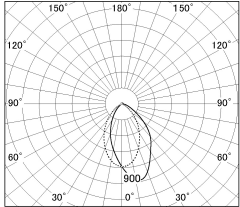

■ Lighting Distribution Curve (cd./1000 lm)