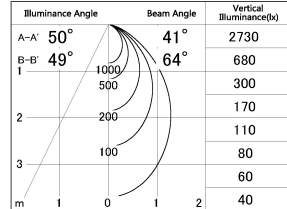

Item no. DD154-15MB9027-DM

Series Name:  $\Phi$ 80 series - Wallwasher downlight (DD154)

■ Lighting Distribution Curve (cd./1000 lm)

■ Direct Horizontal Illuminance DD154-15MB9027-DM

Installation	Recessed mount
Type	Wallwasher downlight
Fixture wattage	14W
Beam angle	41x66deg
Color Temp.	2700K
CRI	Ra>90
Luminous	1080 lm
Body	Die-cast aluminum alloy
Body finish	N/A
Trim finish	Black
Reflector finish	Mirror
IP Rate	IP20
Light source	COB module
Input Voltage	AC220~240V
Dimming Type	Dimmable
Certificate	CE,CCC
Cut Hole	80mm