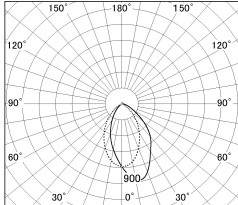

Item no. DD154-15MB9027-DM

Series Name:  $\Phi$ 80 series - Wallwasher downlight (DD154)

■ Lighting Distribution Curve (cd./1000 lm)

■ Direct Horizontal Illuminance DD154-15MB9027-DM

Installation	Recessed mount
Type	Wallwasher downlight
Fixture wattage	14W
Beam angle	41x66deg
Color Temp.	2700K
CRI	Ra>90
Luminous	1080 lm
Body	Die-cast aluminum alloy
Body finish	N/A
Trim finish	Black
Reflector finish	Mirror
IP Rate	IP20
Light source	COB module
Input Voltage	AC220~240V
Dimming Type	Dimmable
Certificate	CE,CCC
Cut Hole	80mm