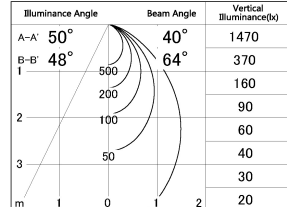

Item no. DD154-08MB9027-DM

Series Name:  $\Phi$ 80 series - Wallwasher downlight (DD154)

■ Lighting Distribution Curve (cd./1000 lm)

■ Direct Horizontal Illuminance DD154-08MB9027-DM

Installation	Recessed mount
Type	Wallwasher downlight
Fixture wattage	7.5W
Beam angle	41x66deg
Color Temp.	2700K
CRI	Ra>90
Luminous	561 lm
Body	Die-castaluminumalloy
Body finish	N/A
Trim finish	Black
Reflector finish	Mirror
IP Rate	IP20
Light source	COB module
Input Voltage	AC220~240V
Dimming Type	Dimmable
Certificate	CE,CCC
Cut Hole	80mm