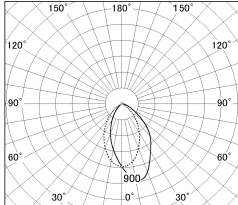

Item no. DD154-08MB9027-DM

Series Name:  $\Phi$ 80 series - Wallwasher downlight (DD154)

■ Lighting Distribution Curve (cd./1000 lm)

■ Direct Horizontal Illuminance DD154-08MB9027-DM

Installation	Recessed mount
Type	Wallwasher downlight
Fixture wattage	7.5W
Beam angle	41x66deg
Color Temp.	2700K
CRI	Ra>90
Luminous	561 lm
Body	Die-castaluminumalloy
Body finish	N/A
Trim finish	Black
Reflector finish	Mirror
IP Rate	IP20
Light source	COB module
Input Voltage	AC220~240V
Dimming Type	Dimmable
Certificate	CE,CCC
Cut Hole	80mm