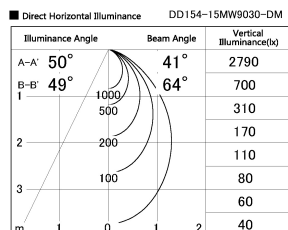

Item no. DD154-15MW9030-DM

Series Name: Φ 80 series - Wallwasher downlight (DD154)

Installation	Recessed mount
Type	Wallwasher downlight
Fixture wattage	14W
Beam angle	41x66deg
Color Temp.	3000K
CRI	Ra>90
Luminous	1102 lm
Body	Die-cast aluminum alloy
Body finish	N/A
Trim finish	White
Reflector finish	Mirror
IP Rate	IP20
Light source	COB module
Input Voltage	AC220~240V
Dimming Type	Dimmable
Certificate	CE,CCC
Cut Hole	80mm