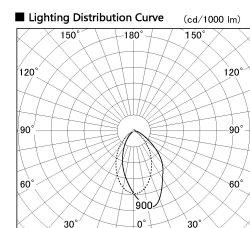

Item no. DD154-15MW9030-DM

Series Name: Φ 80 series - Wallwasher downlight (DD154)

Installation	Recessed mount
Type	Wallwasher downlight
Fixture wattage	14W
Beam angle	41x66deg
Color Temp.	3000K
CRI	Ra>90
Luminous	1102 lm
Body	Die-cast aluminum alloy
Body finish	N/A
Trim finish	White
Reflector finish	Mirror
IP Rate	IP20
Light source	COB module
Input Voltage	AC220~240V
Dimming Type	Dimmable
Certificate	CE,CCC
Cut Hole	80mm