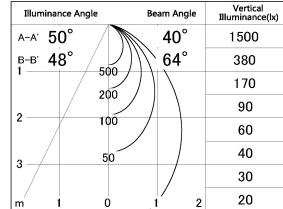

Item no. DD154-08MW9030-DM

Series Name: Φ 80 series - Wallwasher downlight (DD154)

■ Lighting Distribution Curve (cd./1000 lm)

■ Direct Horizontal Illuminance DD154-08MW9030-DM

Installation	Recessed mount
Type	Wallwasher downlight
Fixture wattage	7.5W
Beam angle	41x66deg
Color Temp.	3000K
CRI	Ra>90
Luminous	573 lm
Body	Die-castaluminumalloy
Body finish	N/A
Trim finish	White
Reflector finish	Mirror
IP Rate	IP20
Light source	COB module
Input Voltage	AC220~240V
Dimming Type	Dimmable
Certificate	CE,CCC
Cut Hole	80mm