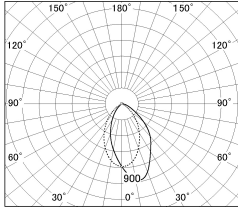

Item no. DD154-08MW9030-DM

Series Name: Φ 80 series - Wallwasher downlight (DD154)

■ Lighting Distribution Curve (cd./1000 lm)

■ Direct Horizontal Illuminance DD154-08MW9030-DM

Installation	Recessed mount
Type	Wallwasher downlight
Fixture wattage	7.5W
Beam angle	41x66deg
Color Temp.	3000K
CRI	Ra>90
Luminous	573 lm
Body	Die-castaluminumalloy
Body finish	N/A
Trim finish	White
Reflector finish	Mirror
IP Rate	IP20
Light source	COB module
Input Voltage	AC220~240V
Dimming Type	Dimmable
Certificate	CE,CCC
Cut Hole	80mm