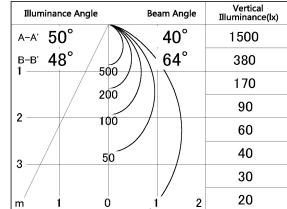

Item no. DD154-08MB9030-DM

Series Name: Φ 80 series - Wallwasher downlight (DD154)

■ Lighting Distribution Curve (cd./1000 lm)

■ Direct Horizontal Illuminance DD154-08MB9030-DM

| | |
|------------------|-----------------------|
| Installation | Recessed mount |
| Type | Wallwasher downlight |
| Fixture wattage | 7.5W |
| Beam angle | 41x66deg |
| Color Temp. | 3000K |
| CRI | Ra>90 |
| Luminous | 573 lm |
| Body | Die-castaluminumalloy |
| Body finish | N/A |
| Trim finish | Black |
| Reflector finish | Mirror |
| IP Rate | IP20 |
| Light source | COB module |
| Input Voltage | AC220~240V |
| Dimming Type | Dimmable |
| Certificate | CE,CCC |
| Cut Hole | 80mm |