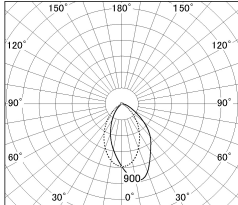

Item no. DD154-08MB9030-DM

Series Name: Φ 80 series - Wallwasher downlight (DD154)

■ Lighting Distribution Curve (cd./1000 lm)

■ Direct Horizontal Illuminance DD154-08MB9030-DM

| | |
|------------------|-----------------------|
| Installation | Recessed mount |
| Type | Wallwasher downlight |
| Fixture wattage | 7.5W |
| Beam angle | 41x66deg |
| Color Temp. | 3000K |
| CRI | Ra>90 |
| Luminous | 573 lm |
| Body | Die-castaluminumalloy |
| Body finish | N/A |
| Trim finish | Black |
| Reflector finish | Mirror |
| IP Rate | IP20 |
| Light source | COB module |
| Input Voltage | AC220~240V |
| Dimming Type | Dimmable |
| Certificate | CE,CCC |
| Cut Hole | 80mm |