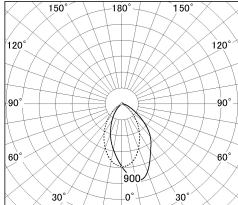

Item no. DD154-15MW9035-DM

Series Name: $\Phi 80$ series - Wallwasher downlight (DD154)

■ Lighting Distribution Curve (cd./1000 lm)

■ Direct Horizontal Illuminance DD154-15MW9035-DM

Installation	Recessed mount
Type	Wallwasher downlight
Fixture wattage	14W
Beam angle	41x66deg
Color Temp.	3500K
CRI	Ra>90
Luminous	1091 lm
Body	Die-castaluminumalloy
Body finish	N/A
Trim finish	White
Reflector finish	Mirror
IP Rate	IP20
Light source	COB module
Input Voltage	AC220~240V
Dimming Type	Dimmable
Certificate	CE,CCC
Cut Hole	80mm