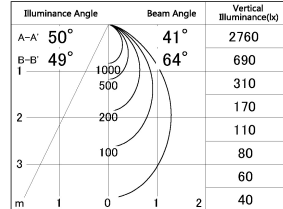

Item no. DD154-15MW9035-DM

Series Name: $\Phi 80$ series - Wallwasher downlight (DD154)

■ Lighting Distribution Curve (cd./1000 lm)

■ Direct Horizontal Illuminance DD154-15MW9035-DM

Installation	Recessed mount
Type	Wallwasher downlight
Fixture wattage	14W
Beam angle	41x66deg
Color Temp.	3500K
CRI	Ra>90
Luminous	1091 lm
Body	Die-castaluminumalloy
Body finish	N/A
Trim finish	White
Reflector finish	Mirror
IP Rate	IP20
Light source	COB module
Input Voltage	AC220~240V
Dimming Type	Dimmable
Certificate	CE,CCC
Cut Hole	80mm