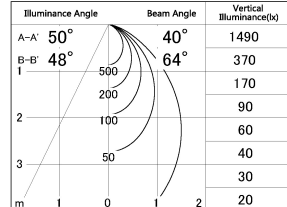

Item no. DD154-08MW9035-DM

Series Name:  $\Phi$ 80 series - Wallwasher downlight (DD154)

■ Lighting Distribution Curve (cd./1000 lm)

■ Direct Horizontal Illuminance DD154-08MW9035-DM

Installation	Recessed mount
Type	Wallwasher downlight
Fixture wattage	7.5W
Beam angle	41x66deg
Color Temp.	3500K
CRI	Ra>90
Luminous	567 lm
Body	Die-castaluminumalloy
Body finish	N/A
Trim finish	White
Reflector finish	Mirror
IP Rate	IP20
Light source	COB module
Input Voltage	AC220~240V
Dimming Type	Dimmable
Certificate	CE,CCC
Cut Hole	80mm