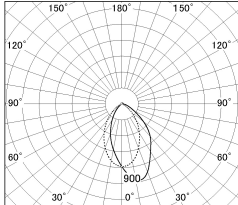

Item no. DD154-08MW9035-DM

Series Name:  $\Phi$ 80 series - Wallwasher downlight (DD154)

■ Lighting Distribution Curve (cd./1000 lm)

■ Direct Horizontal Illuminance DD154-08MW9035-DM

Installation	Recessed mount
Type	Wallwasher downlight
Fixture wattage	7.5W
Beam angle	41x66deg
Color Temp.	3500K
CRI	Ra>90
Luminous	567 lm
Body	Die-castaluminumalloy
Body finish	N/A
Trim finish	White
Reflector finish	Mirror
IP Rate	IP20
Light source	COB module
Input Voltage	AC220~240V
Dimming Type	Dimmable
Certificate	CE,CCC
Cut Hole	80mm