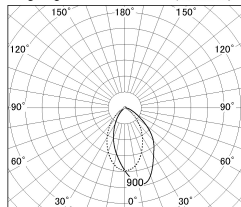

Installation	Recessed mount
Type	Wallwasher downlight
Fixture wattage	14W
Beam angle	41x66deg
Color Temp.	4000K
CRI	Ra>90
Luminous	1106 lm
Body	Die-castaluminumalloy
Body finish	N/A
Trim finish	White
Reflector finish	Mirror
IP Rate	IP20
Light source	COB module
Input Voltage	AC220~240V
Dimming Type	Dimmable
Certificate	CE,CCC
Cut Hole	80mm

■ Lighting Distribution Curve (cd./1000 lm)