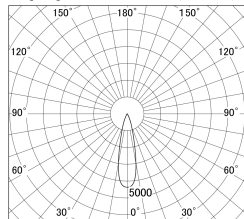

Installation	Recessed mount
Type	Φ100 Lens type downlight : Antiglare type
Fixture wattage	28W
Beam angle	25deg
Color Temp.	4000K
CRI	Ra>90
Luminous	3104 lm
Body	Die-castaluminumalloy
Body finish	N/A
Trim finish	White
Reflector finish	Mirror
IP Rate	IP20
Light source	COB module
Input Voltage	AC220~240V
Dimming Type	Non-Dimmable
Certificate	CE,CCC
Cut Hole	100mm

■ Lighting Distribution Curve (cd/1000 lm)