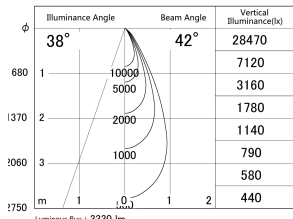

Item no. DD155-3040MW9040

Series Name: AMMA High-efficiency Lens type Antiglare downlight (DD155-AG)

■ Lighting Distribution Curve (cd/1000 lm)

Installation	Recessed mount
Type	Φ100 Lens type downlight : Antiglare type
Fixture wattage	28W
Beam angle	42deg
Color Temp.	4000K
CRI	Ra>90
Luminous	3330 lm
Body	Die-castaluminumalloy
Body finish	N/A
Trim finish	White
Reflector finish	Mirror
IP Rate	IP20
Light source	COB module
Input Voltage	AC220~240V
Dimming Type	Non-Dimmable
Certificate	CE,CCC
Cut Hole	100mm