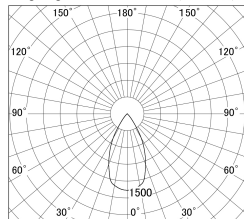

■ Lighting Distribution Curve (cd/1000 lm)