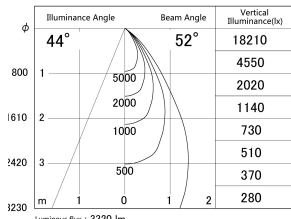

Item no. DD155-3055MW9040

Series Name: AMMA High-efficiency Lens type Antiglare downlight (DD155-AG)

■ Lighting Distribution Curve (cd/1000 lm)

Installation	Recessed mount
Type	Φ100 Lens type downlight : Antiglare type
Fixture wattage	28W
Beam angle	52deg
Color Temp.	4000K
CRI	Ra>90
Luminous	3320 lm
Body	Die-castaluminumalloy
Body finish	N/A
Trim finish	White
Reflector finish	Mirror
IP Rate	IP20
Light source	COB module
Input Voltage	AC220~240V
Dimming Type	Non-Dimmable
Certificate	CE,CCC
Cut Hole	100mm