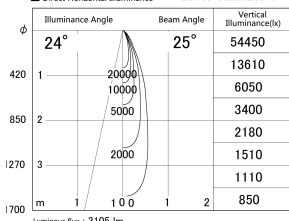

Item no. DD155-3025MB9040

Series Name: AMMA High-efficiency Lens type Antiglare downlight (DD155-AG)

■ Lighting Distribution Curve (cd/1000 lm)

Installation	Recessed mount
Type	Φ100 Lens type downlight : Antiglare type
Fixture wattage	28W
Beam angle	25deg
Color Temp.	4000K
CRI	Ra>90
Luminous	3104 lm
Body	Die-castaluminumalloy
Body finish	N/A
Trim finish	Black
Reflector finish	Mirror
IP Rate	IP20
Light source	COB module
Input Voltage	AC220~240V
Dimming Type	Non-Dimmable
Certificate	CE,CCC
Cut Hole	100mm