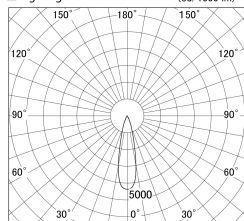

■ Lighting Distribution Curve (cd/1000 lm)