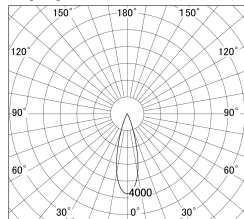

■ Lighting Distribution Curve (cd/1000 lm)