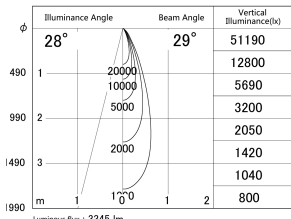

Item no. DD155-3030MB9040

Series Name: AMMA High-efficiency Lens type Antiglare downlight (DD155-AG)

■ Lighting Distribution Curve (cd/1000 lm)

Installation	Recessed mount
Type	Φ100 Lens type downlight : Antiglare type
Fixture wattage	28W
Beam angle	29deg
Color Temp.	4000K
CRI	Ra>90
Luminous	3344 lm
Body	Die-castaluminumalloy
Body finish	N/A
Trim finish	Black
Reflector finish	Mirror
IP Rate	IP20
Light source	COB module
Input Voltage	AC220~240V
Dimming Type	Non-Dimmable
Certificate	CE,CCC
Cut Hole	100mm