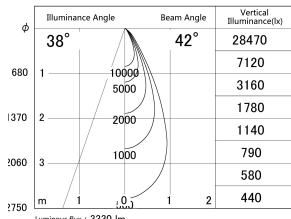

Item no. DD155-3040MB9040

Series Name: AMMA High-efficiency Lens type Antiglare downlight (DD155-AG)

■ Lighting Distribution Curve (cd/1000 lm)

Installation	Recessed mount
Type	Φ100 Lens type downlight : Antiglare type
Fixture wattage	28W
Beam angle	42deg
Color Temp.	4000K
CRI	Ra>90
Luminous	3330 lm
Body	Die-castaluminumalloy
Body finish	N/A
Trim finish	Black
Reflector finish	Mirror
IP Rate	IP20
Light source	COB module
Input Voltage	AC220~240V
Dimming Type	Non-Dimmable
Certificate	CE,CCC
Cut Hole	100mm