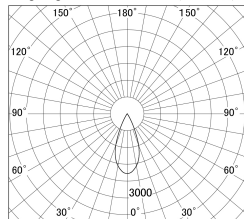

■ Lighting Distribution Curve (cd/1000 lm)