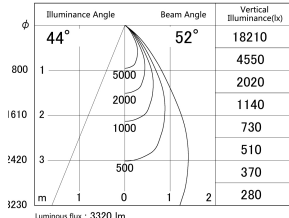

Item no. DD155-3055MB9040

Series Name: AMMA High-efficiency Lens type Antiglare downlight (DD155-AG)

■ Lighting Distribution Curve (cd/1000 lm)

■ Direct Horizontal Illuminance DD155-3055MB9040

Installation	Recessed mount
Type	Φ100 Lens type downlight : Antiglare type
Fixture wattage	28W
Beam angle	52deg
Color Temp.	4000K
CRI	Ra>90
Luminous	3320 lm
Body	Die-castaluminumalloy
Body finish	N/A
Trim finish	Black
Reflector finish	Mirror
IP Rate	IP20
Light source	COB module
Input Voltage	AC220~240V
Dimming Type	Non-Dimmable
Certificate	CE,CCC
Cut Hole	100mm