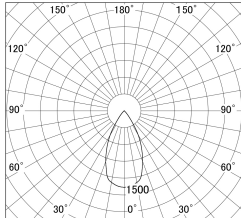

Item no. DD155-3055MB9040

Series Name: AMMA High-efficiency Lens type Antiglare downlight (DD155-AG)

■ Lighting Distribution Curve (cd/1000 lm)

■ Direct Horizontal Illuminance DD155-3055MB9040

Installation	Recessed mount
Type	Φ100 Lens type downlight : Antiglare type
Fixture wattage	28W
Beam angle	52deg
Color Temp.	4000K
CRI	Ra>90
Luminous	3320 lm
Body	Die-castaluminumalloy
Body finish	N/A
Trim finish	Black
Reflector finish	Mirror
IP Rate	IP20
Light source	COB module
Input Voltage	AC220~240V
Dimming Type	Non-Dimmable
Certificate	CE,CCC
Cut Hole	100mm