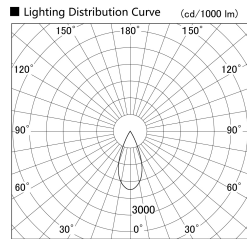

Item no. DD155-2540DW9027

Series Name: AMMA High-efficiency Lens type Antiglare downlight (DD155-AG)

Installation	Recessed mount
Type	Φ100 Lens type downlight : Antiglare type
Fixture wattage	24W
Beam angle	42deg
Color Temp.	2700K
CRI	Ra>90
Luminous	2793 lm
Body	Die-castaluminumalloy
Body finish	N/A
Trim finish	White
Reflector finish	Dark Mirror
IP Rate	IP20
Light source	COB module
Input Voltage	AC220~240V
Dimming Type	Non-Dimmable
Certificate	CE,CCC
Cut Hole	100mm