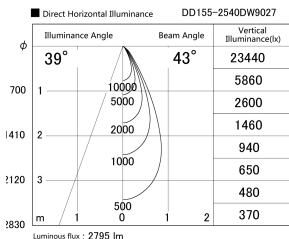

Item no. DD155-2540DW9027

Series Name: AMMA High-efficiency Lens type Antiglare downlight (DD155-AG)

Installation	Recessed mount
Type	Φ100 Lens type downlight : Antiglare type
Fixture wattage	24W
Beam angle	42deg
Color Temp.	2700K
CRI	Ra>90
Luminous	2793 lm
Body	Die-castaluminumalloy
Body finish	N/A
Trim finish	White
Reflector finish	Dark Mirror
IP Rate	IP20
Light source	COB module
Input Voltage	AC220~240V
Dimming Type	Non-Dimmable
Certificate	CE,CCC
Cut Hole	100mm