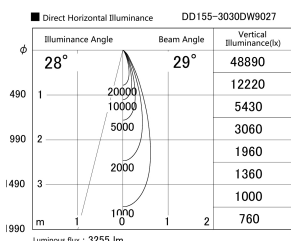

Item no. DD155-3030DW9027

Series Name: AMMA High-efficiency Lens type Antiglare downlight (DD155-AG)

Installation	Recessed mount
Type	Φ100 Lens type downlight : Antiglare type
Fixture wattage	28W
Beam angle	29deg
Color Temp.	2700K
CRI	Ra>90
Luminous	3253 lm
Body	Die-castaluminumalloy
Body finish	N/A
Trim finish	White
Reflector finish	Dark Mirror
IP Rate	IP20
Light source	COB module
Input Voltage	AC220~240V
Dimming Type	Non-Dimmable
Certificate	CE,CCC
Cut Hole	100mm