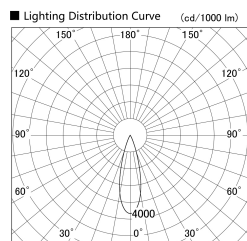

Item no. DD155-3030DW9027

Series Name: AMMA High-efficiency Lens type Antiglare downlight (DD155-AG)

Installation	Recessed mount
Type	Φ100 Lens type downlight : Antiglare type
Fixture wattage	28W
Beam angle	29deg
Color Temp.	2700K
CRI	Ra>90
Luminous	3253 lm
Body	Die-castaluminumalloy
Body finish	N/A
Trim finish	White
Reflector finish	Dark Mirror
IP Rate	IP20
Light source	COB module
Input Voltage	AC220~240V
Dimming Type	Non-Dimmable
Certificate	CE,CCC
Cut Hole	100mm