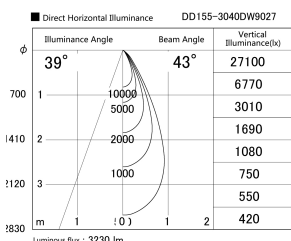

Item no. DD155-3040DW9027

Series Name: AMMA High-efficiency Lens type Antiglare downlight (DD155-AG)

Installation	Recessed mount
Type	Φ100 Lens type downlight : Antiglare type
Fixture wattage	28W
Beam angle	42deg
Color Temp.	2700K
CRI	Ra>90
Luminous	3229 lm
Body	Die-castaluminumalloy
Body finish	N/A
Trim finish	White
Reflector finish	Dark Mirror
IP Rate	IP20
Light source	COB module
Input Voltage	AC220~240V
Dimming Type	Non-Dimmable
Certificate	CE,CCC
Cut Hole	100mm