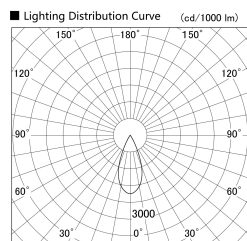

Item no. DD155-3040DW9027

Series Name: AMMA High-efficiency Lens type Antiglare downlight (DD155-AG)

Installation	Recessed mount
Type	Φ100 Lens type downlight : Antiglare type
Fixture wattage	28W
Beam angle	42deg
Color Temp.	2700K
CRI	Ra>90
Luminous	3229 lm
Body	Die-castaluminumalloy
Body finish	N/A
Trim finish	White
Reflector finish	Dark Mirror
IP Rate	IP20
Light source	COB module
Input Voltage	AC220~240V
Dimming Type	Non-Dimmable
Certificate	CE,CCC
Cut Hole	100mm