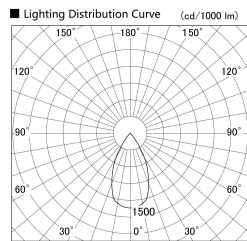

Item no. DD155-3055DW9027

Series Name: AMMA High-efficiency Lens type Antiglare downlight (DD155-AG)

Installation	Recessed mount
Type	Φ100 Lens type downlight : Antiglare type
Fixture wattage	28W
Beam angle	52deg
Color Temp.	2700K
CRI	Ra>90
Luminous	3191 lm
Body	Die-castaluminumalloy
Body finish	N/A
Trim finish	White
Reflector finish	Dark Mirror
IP Rate	IP20
Light source	COB module
Input Voltage	AC220~240V
Dimming Type	Non-Dimmable
Certificate	CE,CCC
Cut Hole	100mm