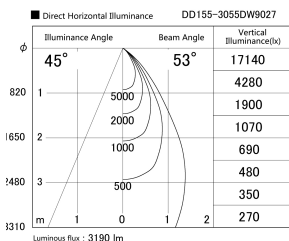

Item no. DD155-3055DW9027

Series Name: AMMA High-efficiency Lens type Antiglare downlight (DD155-AG)

Installation	Recessed mount
Type	Φ100 Lens type downlight : Antiglare type
Fixture wattage	28W
Beam angle	52deg
Color Temp.	2700K
CRI	Ra>90
Luminous	3191 lm
Body	Die-castaluminumalloy
Body finish	N/A
Trim finish	White
Reflector finish	Dark Mirror
IP Rate	IP20
Light source	COB module
Input Voltage	AC220~240V
Dimming Type	Non-Dimmable
Certificate	CE,CCC
Cut Hole	100mm