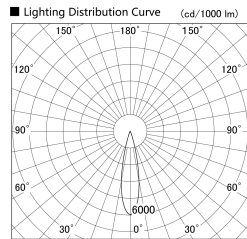

Item no. DD155-0825DW9030

Series Name: AMMA High-efficiency Lens type Antiglare downlight (DD155-AG)

Installation	Recessed mount
Type	Φ100 Lens type downlight : Antiglare type
Fixture wattage	7.5W
Beam angle	23deg
Color Temp.	3000K
CRI	Ra>90
Luminous	847.34954407295 lm
Body	Die-castaluminumalloy
Body finish	N/A
Trim finish	White
Reflector finish	Dark Mirror
IP Rate	IP20
Light source	COB module
Input Voltage	AC220~240V
Dimming Type	Non-Dimmable
Certificate	CE,CCC
Cut Hole	100mm