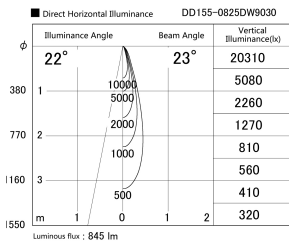

Item no. DD155-0825DW9030

Series Name: AMMA High-efficiency Lens type Antiglare downlight (DD155-AG)

Installation	Recessed mount
Type	Φ100 Lens type downlight : Antiglare type
Fixture wattage	7.5W
Beam angle	23deg
Color Temp.	3000K
CRI	Ra>90
Luminous	847.34954407295 lm
Body	Die-castaluminumalloy
Body finish	N/A
Trim finish	White
Reflector finish	Dark Mirror
IP Rate	IP20
Light source	COB module
Input Voltage	AC220~240V
Dimming Type	Non-Dimmable
Certificate	CE,CCC
Cut Hole	100mm