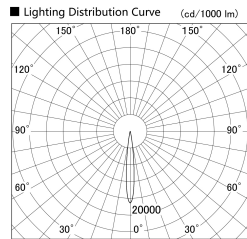

Item no. DD155-1510DW9030

Series Name: AMMA High-efficiency Lens type Antiglare downlight (DD155-AG)

Installation	Recessed mount
Type	Φ100 Lens type downlight : Antiglare type
Fixture wattage	14W
Beam angle	12deg
Color Temp.	3000K
CRI	Ra>90
Luminous	1185 lm
Body	Die-castaluminumalloy
Body finish	N/A
Trim finish	White
Reflector finish	Dark Mirror
IP Rate	IP20
Light source	COB module
Input Voltage	AC220~240V
Dimming Type	Non-Dimmable
Certificate	CE,CCC
Cut Hole	100mm