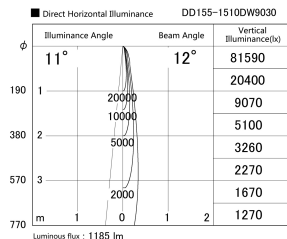

Item no. DD155-1510DW9030

Series Name: AMMA High-efficiency Lens type Antiglare downlight (DD155-AG)

Installation	Recessed mount
Type	Φ100 Lens type downlight : Antiglare type
Fixture wattage	14W
Beam angle	12deg
Color Temp.	3000K
CRI	Ra>90
Luminous	1185 lm
Body	Die-castaluminumalloy
Body finish	N/A
Trim finish	White
Reflector finish	Dark Mirror
IP Rate	IP20
Light source	COB module
Input Voltage	AC220~240V
Dimming Type	Non-Dimmable
Certificate	CE,CCC
Cut Hole	100mm