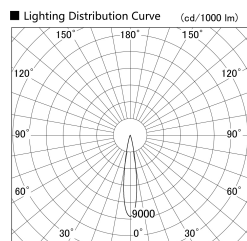

Item no. DD155-1515DW9030

Series Name: AMMA High-efficiency Lens type Antiglare downlight (DD155-AG)

Installation	Recessed mount
Type	Φ100 Lens type downlight : Antiglare type
Fixture wattage	14W
Beam angle	17deg
Color Temp.	3000K
CRI	Ra>90
Luminous	1502.3524432474 lm
Body	Die-castaluminumalloy
Body finish	N/A
Trim finish	White
Reflector finish	Dark Mirror
IP Rate	IP20
Light source	COB module
Input Voltage	AC220~240V
Dimming Type	Non-Dimmable
Certificate	CE,CCC
Cut Hole	100mm