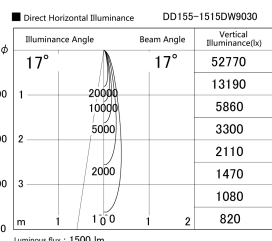

Item no. DD155-1515DW9030

Series Name: AMMA High-efficiency Lens type Antiglare downlight (DD155-AG)

Installation	Recessed mount
Type	Φ100 Lens type downlight : Antiglare type
Fixture wattage	14W
Beam angle	17deg
Color Temp.	3000K
CRI	Ra>90
Luminous	1502.3524432474 lm
Body	Die-castaluminumalloy
Body finish	N/A
Trim finish	White
Reflector finish	Dark Mirror
IP Rate	IP20
Light source	COB module
Input Voltage	AC220~240V
Dimming Type	Non-Dimmable
Certificate	CE,CCC
Cut Hole	100mm