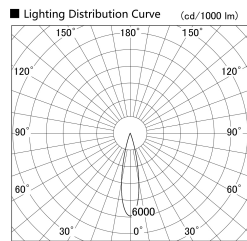

Item no. DD155-1525DW9030

Series Name: AMMA High-efficiency Lens type Antiglare downlight (DD155-AG)

Installation	Recessed mount
Type	Φ100 Lens type downlight : Antiglare type
Fixture wattage	14W
Beam angle	23deg
Color Temp.	3000K
CRI	Ra>90
Luminous	1621.9961523663 lm
Body	Die-castaluminumalloy
Body finish	N/A
Trim finish	White
Reflector finish	Dark Mirror
IP Rate	IP20
Light source	COB module
Input Voltage	AC220~240V
Dimming Type	Non-Dimmable
Certificate	CE,CCC
Cut Hole	100mm