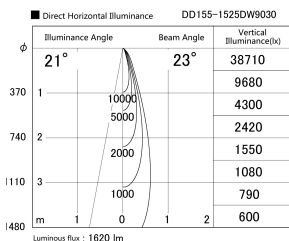

Item no. DD155-1525DW9030

Series Name: AMMA High-efficiency Lens type Antiglare downlight (DD155-AG)

Installation	Recessed mount
Type	Φ100 Lens type downlight : Antiglare type
Fixture wattage	14W
Beam angle	23deg
Color Temp.	3000K
CRI	Ra>90
Luminous	1621.9961523663 lm
Body	Die-castaluminumalloy
Body finish	N/A
Trim finish	White
Reflector finish	Dark Mirror
IP Rate	IP20
Light source	COB module
Input Voltage	AC220~240V
Dimming Type	Non-Dimmable
Certificate	CE,CCC
Cut Hole	100mm