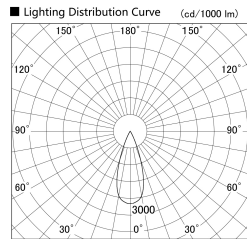

Item no. DD155-1535DW9030

Series Name: AMMA High-efficiency Lens type Antiglare downlight (DD155-AG)

Installation	Recessed mount
Type	Φ100 Lens type downlight : Antiglare type
Fixture wattage	14W
Beam angle	37deg
Color Temp.	3000K
CRI	Ra>90
Luminous	1598.3539823009 lm
Body	Die-castaluminumalloy
Body finish	N/A
Trim finish	White
Reflector finish	Dark Mirror
IP Rate	IP20
Light source	COB module
Input Voltage	AC220~240V
Dimming Type	Non-Dimmable
Certificate	CE,CCC
Cut Hole	100mm