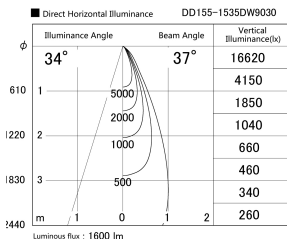

Item no. DD155-1535DW9030

Series Name: AMMA High-efficiency Lens type Antiglare downlight (DD155-AG)

Installation	Recessed mount
Type	Φ100 Lens type downlight : Antiglare type
Fixture wattage	14W
Beam angle	37deg
Color Temp.	3000K
CRI	Ra>90
Luminous	1598.3539823009 lm
Body	Die-castaluminumalloy
Body finish	N/A
Trim finish	White
Reflector finish	Dark Mirror
IP Rate	IP20
Light source	COB module
Input Voltage	AC220~240V
Dimming Type	Non-Dimmable
Certificate	CE,CCC
Cut Hole	100mm