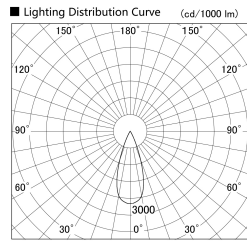

Item no. DD155-2035DW9030

Series Name: AMMA High-efficiency Lens type Antiglare downlight (DD155-AG)

Installation	Recessed mount
Type	Φ100 Lens type downlight : Antiglare type
Fixture wattage	21W
Beam angle	37deg
Color Temp.	3000K
CRI	Ra>90
Luminous	2231 lm
Body	Die-castaluminumalloy
Body finish	N/A
Trim finish	White
Reflector finish	Dark Mirror
IP Rate	IP20
Light source	COB module
Input Voltage	AC220~240V
Dimming Type	Non-Dimmable
Certificate	CE,CCC
Cut Hole	100mm