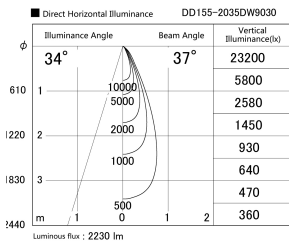

Item no. DD155-2035DW9030

Series Name: AMMA High-efficiency Lens type Antiglare downlight (DD155-AG)

Installation	Recessed mount
Type	Φ100 Lens type downlight : Antiglare type
Fixture wattage	21W
Beam angle	37deg
Color Temp.	3000K
CRI	Ra>90
Luminous	2231 lm
Body	Die-castaluminumalloy
Body finish	N/A
Trim finish	White
Reflector finish	Dark Mirror
IP Rate	IP20
Light source	COB module
Input Voltage	AC220~240V
Dimming Type	Non-Dimmable
Certificate	CE,CCC
Cut Hole	100mm