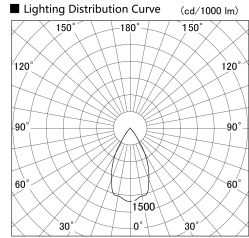

Item no. DD155-2055DW9030

Series Name: AMMA High-efficiency Lens type Antiglare downlight (DD155-AG)

Installation	Recessed mount
Type	Φ100 Lens type downlight : Antiglare type
Fixture wattage	21W
Beam angle	54deg
Color Temp.	3000K
CRI	Ra>90
Luminous	2203 lm
Body	Die-castaluminumalloy
Body finish	N/A
Trim finish	White
Reflector finish	Dark Mirror
IP Rate	IP20
Light source	COB module
Input Voltage	AC220~240V
Dimming Type	Non-Dimmable
Certificate	CE,CCC
Cut Hole	100mm