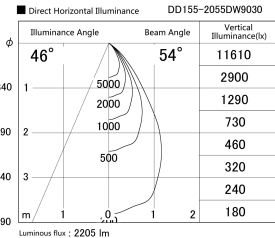

Item no. DD155-2055DW9030

Series Name: AMMA High-efficiency Lens type Antiglare downlight (DD155-AG)

Installation	Recessed mount
Type	Φ100 Lens type downlight : Antiglare type
Fixture wattage	21W
Beam angle	54deg
Color Temp.	3000K
CRI	Ra>90
Luminous	2203 lm
Body	Die-castaluminumalloy
Body finish	N/A
Trim finish	White
Reflector finish	Dark Mirror
IP Rate	IP20
Light source	COB module
Input Voltage	AC220~240V
Dimming Type	Non-Dimmable
Certificate	CE,CCC
Cut Hole	100mm