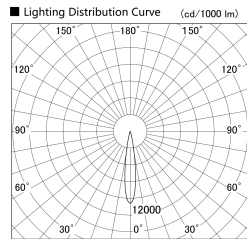

Item no. DD155-2515DW9030

Series Name: AMMA High-efficiency Lens type Antiglare downlight (DD155-AG)

Installation	Recessed mount
Type	Φ100 Lens type downlight : Antiglare type
Fixture wattage	24W
Beam angle	16deg
Color Temp.	3000K
CRI	Ra>90
Luminous	2022 lm
Body	Die-castaluminumalloy
Body finish	N/A
Trim finish	White
Reflector finish	Dark Mirror
IP Rate	IP20
Light source	COB module
Input Voltage	AC220~240V
Dimming Type	Non-Dimmable
Certificate	CE,CCC
Cut Hole	100mm