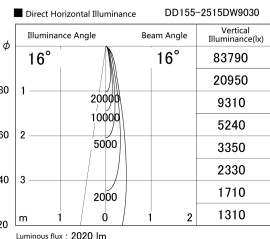

Item no. DD155-2515DW9030

Series Name: AMMA High-efficiency Lens type Antiglare downlight (DD155-AG)

Installation	Recessed mount
Type	Φ100 Lens type downlight : Antiglare type
Fixture wattage	24W
Beam angle	16deg
Color Temp.	3000K
CRI	Ra>90
Luminous	2022 lm
Body	Die-castaluminumalloy
Body finish	N/A
Trim finish	White
Reflector finish	Dark Mirror
IP Rate	IP20
Light source	COB module
Input Voltage	AC220~240V
Dimming Type	Non-Dimmable
Certificate	CE,CCC
Cut Hole	100mm