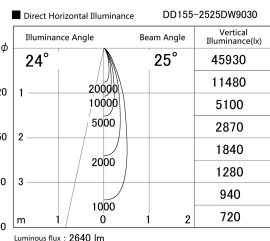

Item no. DD155-2525DW9030

Series Name: AMMA High-efficiency Lens type Antiglare downlight (DD155-AG)

Installation	Recessed mount
Type	Φ100 Lens type downlight : Antiglare type
Fixture wattage	24W
Beam angle	25deg
Color Temp.	3000K
CRI	Ra>90
Luminous	2641.0366108787 lm
Body	Die-castaluminumalloy
Body finish	N/A
Trim finish	White
Reflector finish	Dark Mirror
IP Rate	IP20
Light source	COB module
Input Voltage	AC220~240V
Dimming Type	Non-Dimmable
Certificate	CE,CCC
Cut Hole	100mm