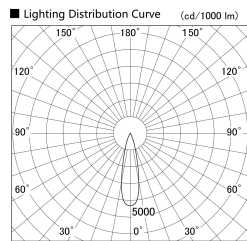

Item no. DD155-2525DW9030

Series Name: AMMA High-efficiency Lens type Antiglare downlight (DD155-AG)

Installation	Recessed mount
Type	Φ100 Lens type downlight : Antiglare type
Fixture wattage	24W
Beam angle	25deg
Color Temp.	3000K
CRI	Ra>90
Luminous	2641.0366108787 lm
Body	Die-castaluminumalloy
Body finish	N/A
Trim finish	White
Reflector finish	Dark Mirror
IP Rate	IP20
Light source	COB module
Input Voltage	AC220~240V
Dimming Type	Non-Dimmable
Certificate	CE,CCC
Cut Hole	100mm