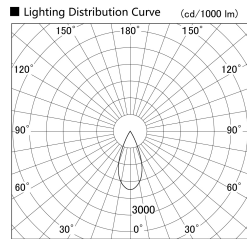

Item no. DD155-2540DW9030

Series Name: AMMA High-efficiency Lens type Antiglare downlight (DD155-AG)

Installation	Recessed mount
Type	Φ100 Lens type downlight : Antiglare type
Fixture wattage	24W
Beam angle	42deg
Color Temp.	3000K
CRI	Ra>90
Luminous	2850.3817991632 lm
Body	Die-castaluminumalloy
Body finish	N/A
Trim finish	White
Reflector finish	Dark Mirror
IP Rate	IP20
Light source	COB module
Input Voltage	AC220~240V
Dimming Type	Non-Dimmable
Certificate	CE,CCC
Cut Hole	100mm