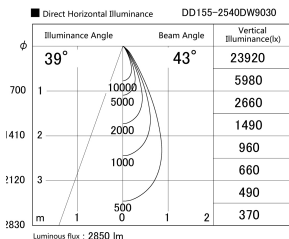

Item no. DD155-2540DW9030

Series Name: AMMA High-efficiency Lens type Antiglare downlight (DD155-AG)

Installation	Recessed mount
Type	Φ100 Lens type downlight : Antiglare type
Fixture wattage	24W
Beam angle	42deg
Color Temp.	3000K
CRI	Ra>90
Luminous	2850.3817991632 lm
Body	Die-castaluminumalloy
Body finish	N/A
Trim finish	White
Reflector finish	Dark Mirror
IP Rate	IP20
Light source	COB module
Input Voltage	AC220~240V
Dimming Type	Non-Dimmable
Certificate	CE,CCC
Cut Hole	100mm