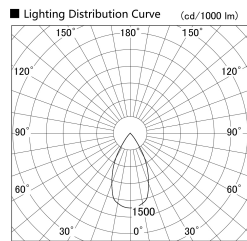

Item no. DD155-2555DW9030

Series Name: AMMA High-efficiency Lens type Antiglare downlight (DD155-AG)

Installation	Recessed mount
Type	Φ100 Lens type downlight : Antiglare type
Fixture wattage	24W
Beam angle	52deg
Color Temp.	3000K
CRI	Ra>90
Luminous	2816.6443514644 lm
Body	Die-castaluminumalloy
Body finish	N/A
Trim finish	White
Reflector finish	Dark Mirror
IP Rate	IP20
Light source	COB module
Input Voltage	AC220~240V
Dimming Type	Non-Dimmable
Certificate	CE,CCC
Cut Hole	100mm