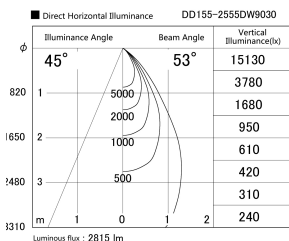

Item no. DD155-2555DW9030

Series Name: AMMA High-efficiency Lens type Antiglare downlight (DD155-AG)

Installation	Recessed mount
Type	Φ100 Lens type downlight : Antiglare type
Fixture wattage	24W
Beam angle	52deg
Color Temp.	3000K
CRI	Ra>90
Luminous	2816.6443514644 lm
Body	Die-castaluminumalloy
Body finish	N/A
Trim finish	White
Reflector finish	Dark Mirror
IP Rate	IP20
Light source	COB module
Input Voltage	AC220~240V
Dimming Type	Non-Dimmable
Certificate	CE,CCC
Cut Hole	100mm