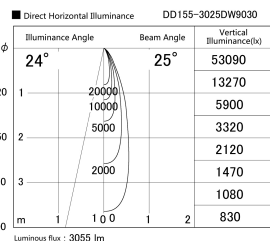

Item no. DD155-3025DW9030

Series Name: AMMA High-efficiency Lens type Antiglare downlight (DD155-AG)

Installation	Recessed mount
Type	Φ100 Lens type downlight : Antiglare type
Fixture wattage	28W
Beam angle	25deg
Color Temp.	3000K
CRI	Ra>90
Luminous	3053 lm
Body	Die-castaluminumalloy
Body finish	N/A
Trim finish	White
Reflector finish	Dark Mirror
IP Rate	IP20
Light source	COB module
Input Voltage	AC220~240V
Dimming Type	Non-Dimmable
Certificate	CE,CCC
Cut Hole	100mm