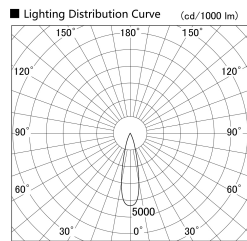

Item no. DD155-3025DW9030

Series Name: AMMA High-efficiency Lens type Antiglare downlight (DD155-AG)

Installation	Recessed mount
Type	Φ100 Lens type downlight : Antiglare type
Fixture wattage	28W
Beam angle	25deg
Color Temp.	3000K
CRI	Ra>90
Luminous	3053 lm
Body	Die-castaluminumalloy
Body finish	N/A
Trim finish	White
Reflector finish	Dark Mirror
IP Rate	IP20
Light source	COB module
Input Voltage	AC220~240V
Dimming Type	Non-Dimmable
Certificate	CE,CCC
Cut Hole	100mm