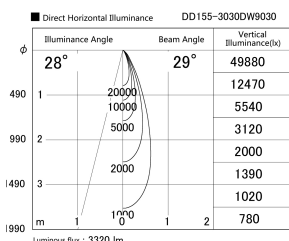

Item no. DD155-3030DW9030

Series Name: AMMA High-efficiency Lens type Antiglare downlight (DD155-AG)

Installation	Recessed mount
Type	Φ100 Lens type downlight : Antiglare type
Fixture wattage	28W
Beam angle	29deg
Color Temp.	3000K
CRI	Ra>90
Luminous	3319 lm
Body	Die-castaluminumalloy
Body finish	N/A
Trim finish	White
Reflector finish	Dark Mirror
IP Rate	IP20
Light source	COB module
Input Voltage	AC220~240V
Dimming Type	Non-Dimmable
Certificate	CE,CCC
Cut Hole	100mm