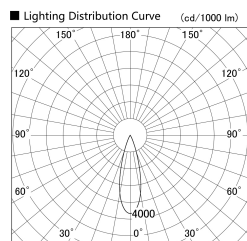

Item no. DD155-3030DW9030

Series Name: AMMA High-efficiency Lens type Antiglare downlight (DD155-AG)

Installation	Recessed mount
Type	Φ100 Lens type downlight : Antiglare type
Fixture wattage	28W
Beam angle	29deg
Color Temp.	3000K
CRI	Ra>90
Luminous	3319 lm
Body	Die-castaluminumalloy
Body finish	N/A
Trim finish	White
Reflector finish	Dark Mirror
IP Rate	IP20
Light source	COB module
Input Voltage	AC220~240V
Dimming Type	Non-Dimmable
Certificate	CE,CCC
Cut Hole	100mm