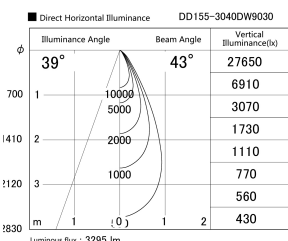

Item no. DD155-3040DW9030

Series Name: AMMA High-efficiency Lens type Antiglare downlight (DD155-AG)

Installation	Recessed mount
Type	Φ100 Lens type downlight : Antiglare type
Fixture wattage	28W
Beam angle	42deg
Color Temp.	3000K
CRI	Ra>90
Luminous	3295 lm
Body	Die-castaluminumalloy
Body finish	N/A
Trim finish	White
Reflector finish	Dark Mirror
IP Rate	IP20
Light source	COB module
Input Voltage	AC220~240V
Dimming Type	Non-Dimmable
Certificate	CE,CCC
Cut Hole	100mm