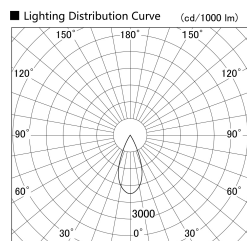

Item no. DD155-3040DW9030

Series Name: AMMA High-efficiency Lens type Antiglare downlight (DD155-AG)

Installation	Recessed mount
Type	Φ100 Lens type downlight : Antiglare type
Fixture wattage	28W
Beam angle	42deg
Color Temp.	3000K
CRI	Ra>90
Luminous	3295 lm
Body	Die-castaluminumalloy
Body finish	N/A
Trim finish	White
Reflector finish	Dark Mirror
IP Rate	IP20
Light source	COB module
Input Voltage	AC220~240V
Dimming Type	Non-Dimmable
Certificate	CE,CCC
Cut Hole	100mm