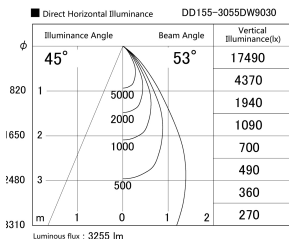

Item no. DD155-3055DW9030

Series Name: AMMA High-efficiency Lens type Antiglare downlight (DD155-AG)

Installation	Recessed mount
Type	Φ100 Lens type downlight : Antiglare type
Fixture wattage	28W
Beam angle	52deg
Color Temp.	3000K
CRI	Ra>90
Luminous	3256 lm
Body	Die-castaluminumalloy
Body finish	N/A
Trim finish	White
Reflector finish	Dark Mirror
IP Rate	IP20
Light source	COB module
Input Voltage	AC220~240V
Dimming Type	Non-Dimmable
Certificate	CE,CCC
Cut Hole	100mm