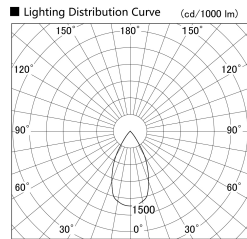

Item no. DD155-3055DW9030

Series Name: AMMA High-efficiency Lens type Antiglare downlight (DD155-AG)

Installation	Recessed mount
Type	Φ100 Lens type downlight : Antiglare type
Fixture wattage	28W
Beam angle	52deg
Color Temp.	3000K
CRI	Ra>90
Luminous	3256 lm
Body	Die-castaluminumalloy
Body finish	N/A
Trim finish	White
Reflector finish	Dark Mirror
IP Rate	IP20
Light source	COB module
Input Voltage	AC220~240V
Dimming Type	Non-Dimmable
Certificate	CE,CCC
Cut Hole	100mm