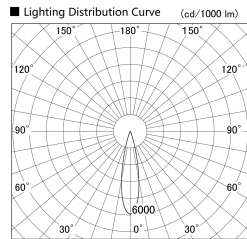

Item no. DD155-1525DW9035

Series Name: AMMA High-efficiency Lens type Antiglare downlight (DD155-AG)

Installation	Recessed mount
Type	Φ100 Lens type downlight : Antiglare type
Fixture wattage	14W
Beam angle	23deg
Color Temp.	3500K
CRI	Ra>90
Luminous	1606 lm
Body	Die-castaluminumalloy
Body finish	N/A
Trim finish	White
Reflector finish	Dark Mirror
IP Rate	IP20
Light source	COB module
Input Voltage	AC220~240V
Dimming Type	Non-Dimmable
Certificate	CE,CCC
Cut Hole	100mm