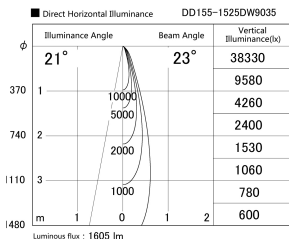

Item no. DD155-1525DW9035

Series Name: AMMA High-efficiency Lens type Antiglare downlight (DD155-AG)

Installation	Recessed mount
Type	Φ100 Lens type downlight : Antiglare type
Fixture wattage	14W
Beam angle	23deg
Color Temp.	3500K
CRI	Ra>90
Luminous	1606 lm
Body	Die-castaluminumalloy
Body finish	N/A
Trim finish	White
Reflector finish	Dark Mirror
IP Rate	IP20
Light source	COB module
Input Voltage	AC220~240V
Dimming Type	Non-Dimmable
Certificate	CE,CCC
Cut Hole	100mm