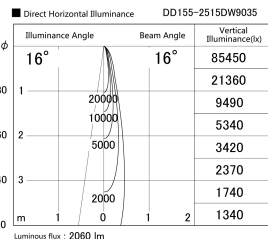

Item no. DD155-2515DW9035

Series Name: AMMA High-efficiency Lens type Antiglare downlight (DD155-AG)

Installation	Recessed mount
Type	Φ100 Lens type downlight : Antiglare type
Fixture wattage	24W
Beam angle	16deg
Color Temp.	3500K
CRI	Ra>90
Luminous	2062 lm
Body	Die-castaluminumalloy
Body finish	N/A
Trim finish	White
Reflector finish	Dark Mirror
IP Rate	IP20
Light source	COB module
Input Voltage	AC220~240V
Dimming Type	Non-Dimmable
Certificate	CE,CCC
Cut Hole	100mm