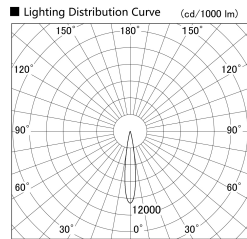

Item no. DD155-2515DW9035

Series Name: AMMA High-efficiency Lens type Antiglare downlight (DD155-AG)

Installation	Recessed mount
Type	Φ100 Lens type downlight : Antiglare type
Fixture wattage	24W
Beam angle	16deg
Color Temp.	3500K
CRI	Ra>90
Luminous	2062 lm
Body	Die-castaluminumalloy
Body finish	N/A
Trim finish	White
Reflector finish	Dark Mirror
IP Rate	IP20
Light source	COB module
Input Voltage	AC220~240V
Dimming Type	Non-Dimmable
Certificate	CE,CCC
Cut Hole	100mm